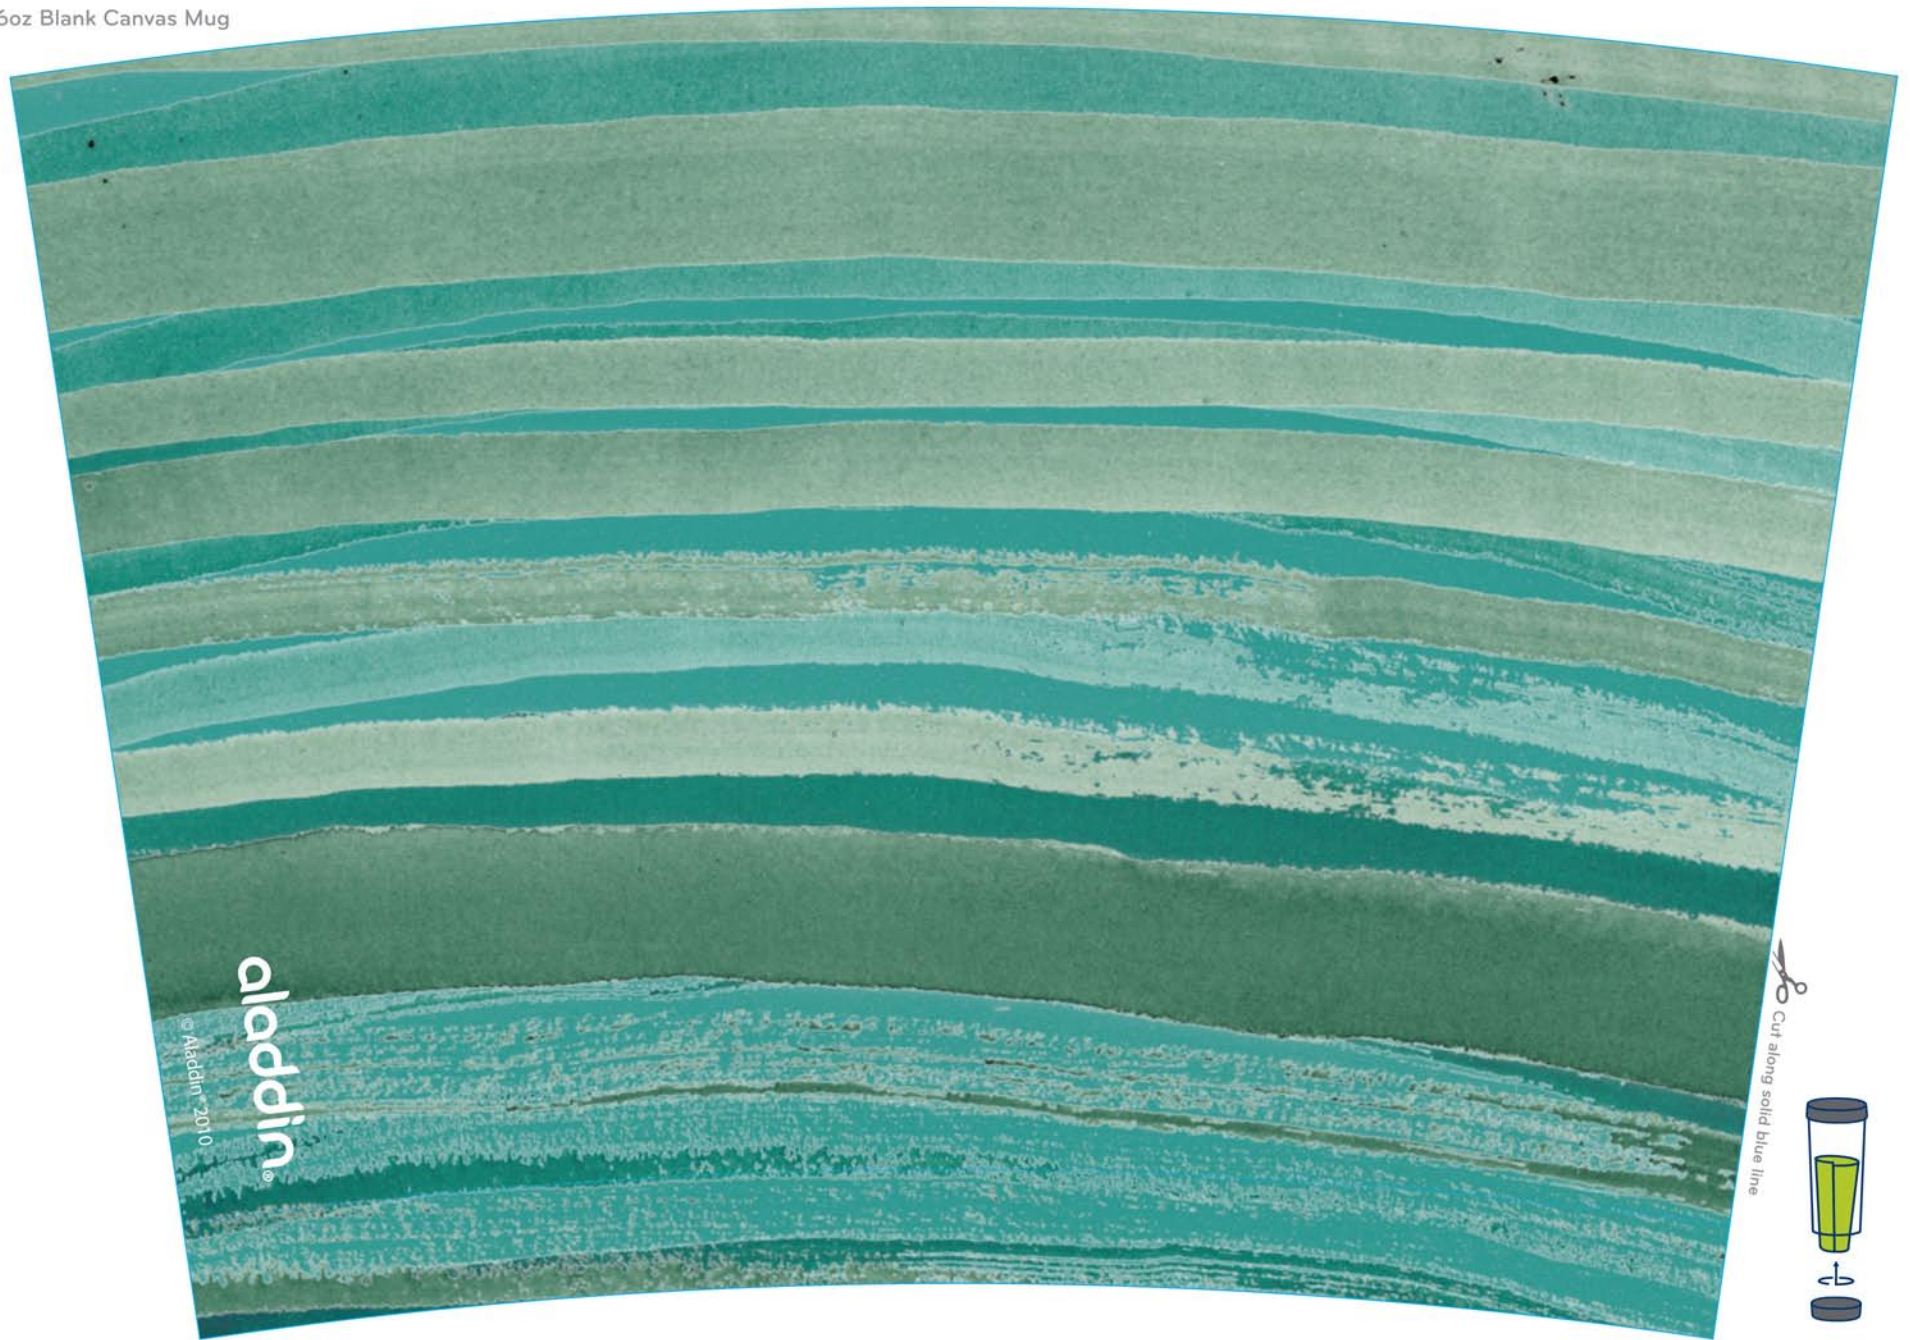

NOW YOU'RE READY TO SHOW YOUR STUFF.

16oz Blank Canvas Mug

aladdin®

© Aladdin 2010

Cut along solid blue line